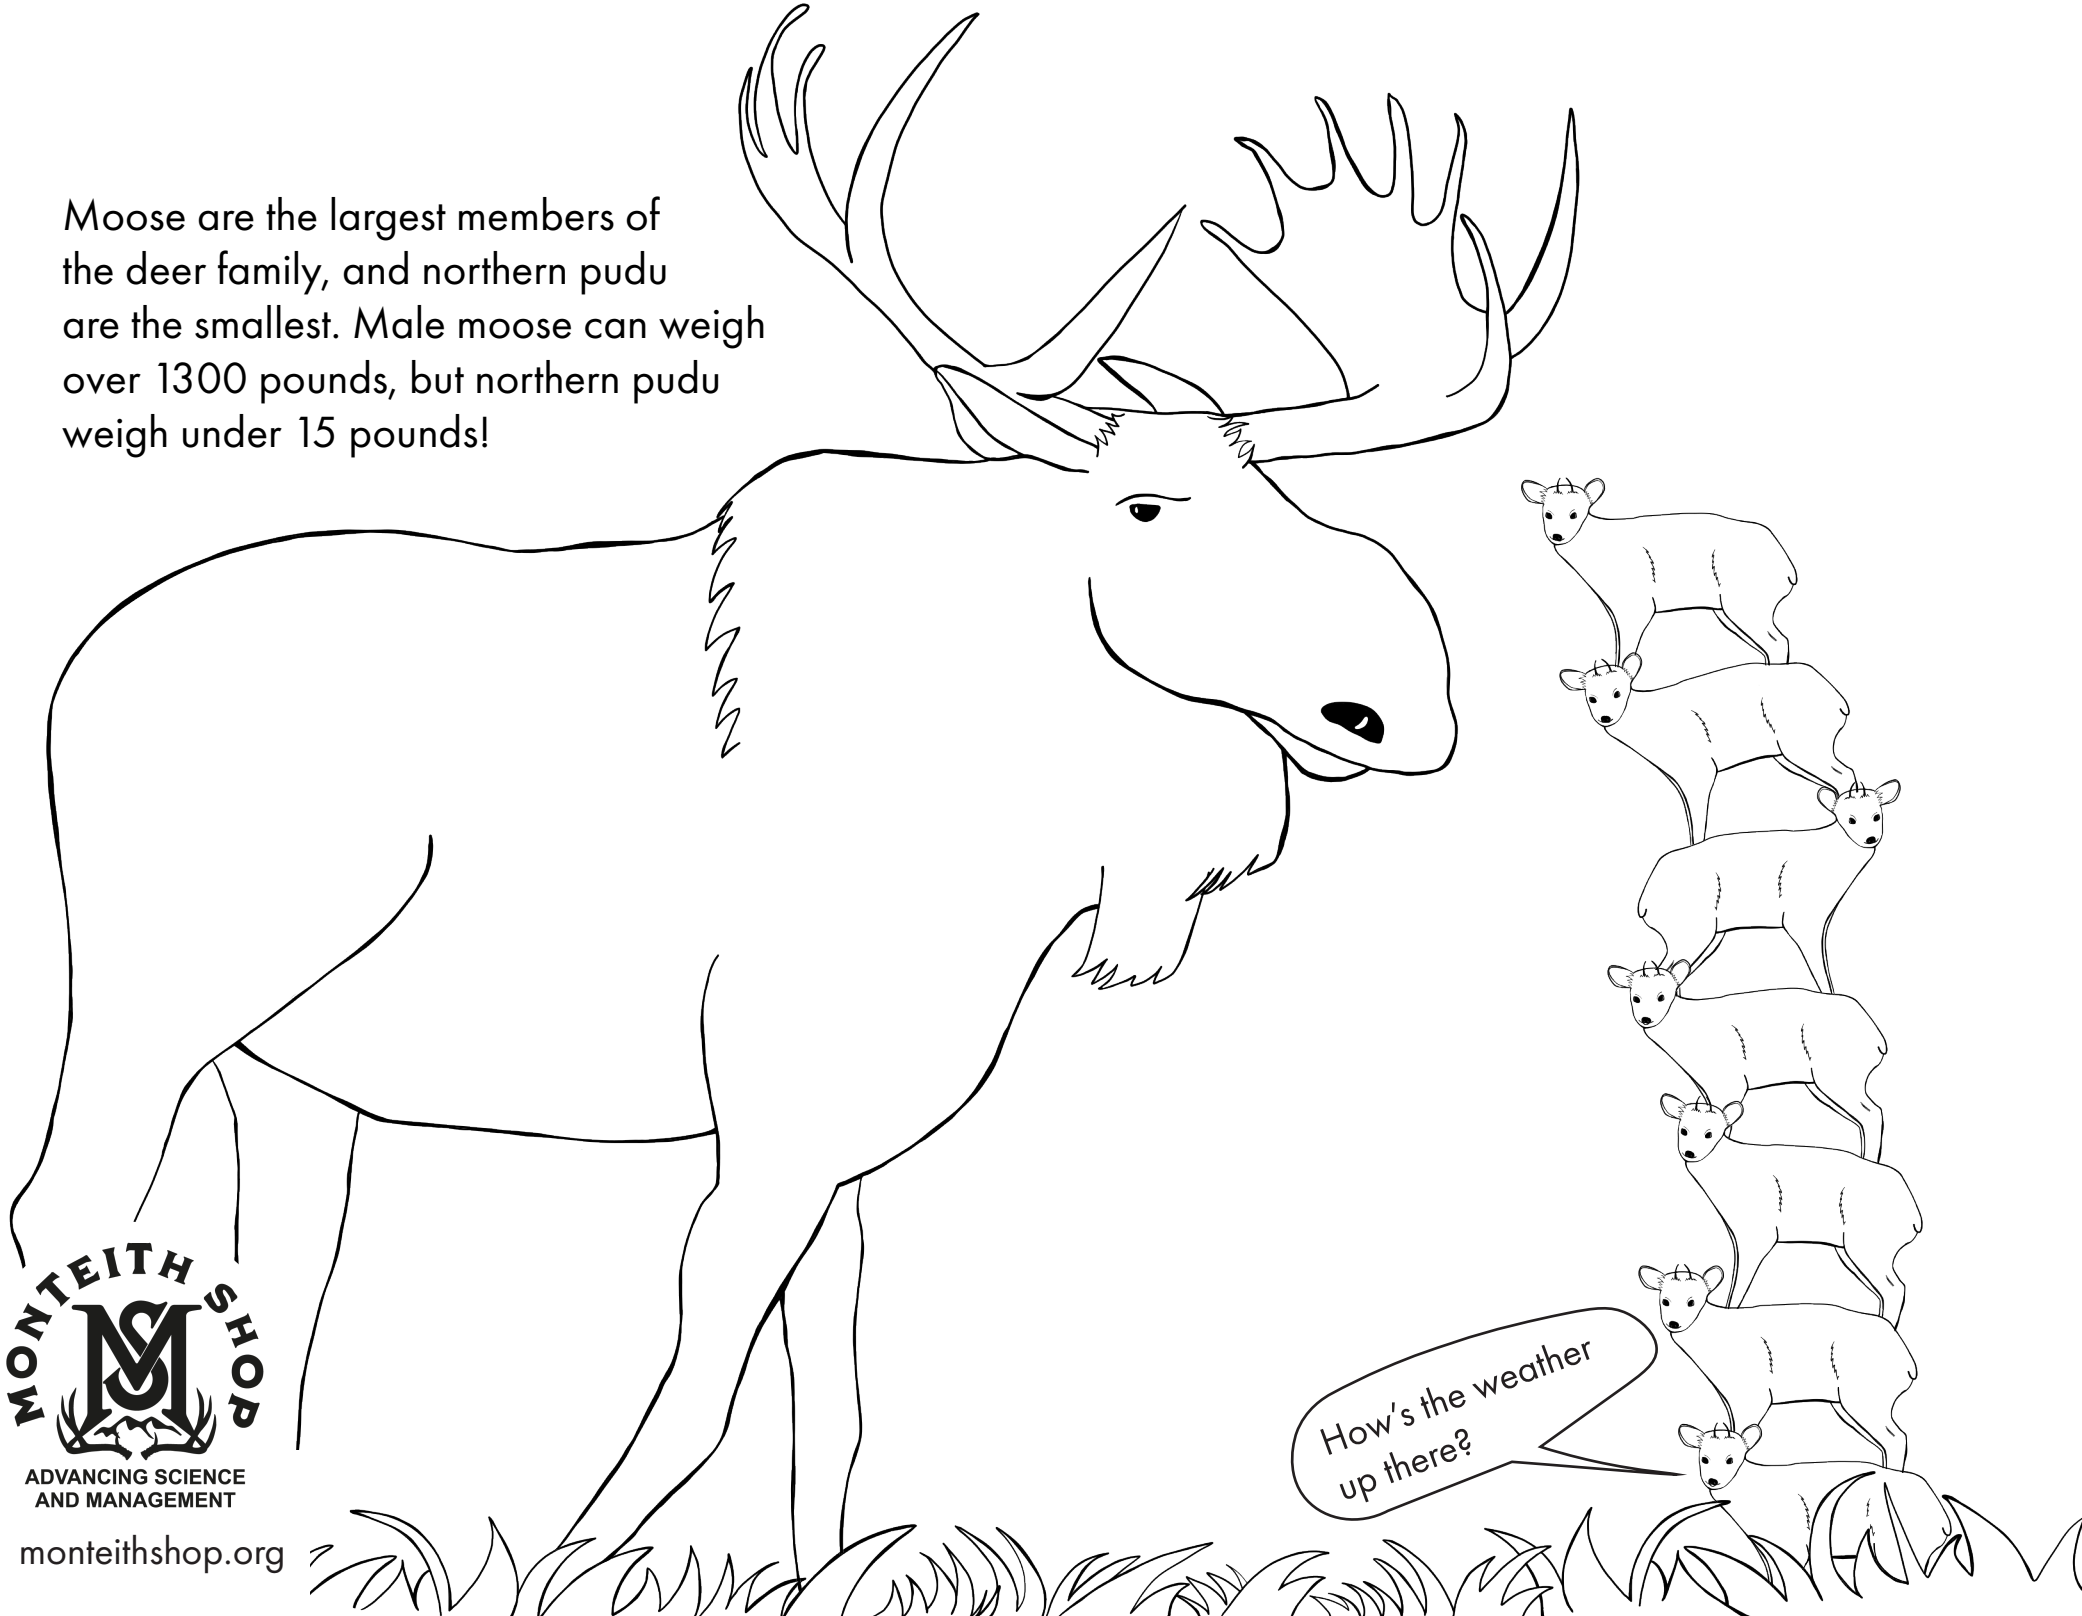

Moose are the largest members of the deer family, and northern pudu are the smallest. Male moose can weigh over 1300 pounds, but northern pudu weigh under 15 pounds!

monteithshop.org

How's the weather up there?